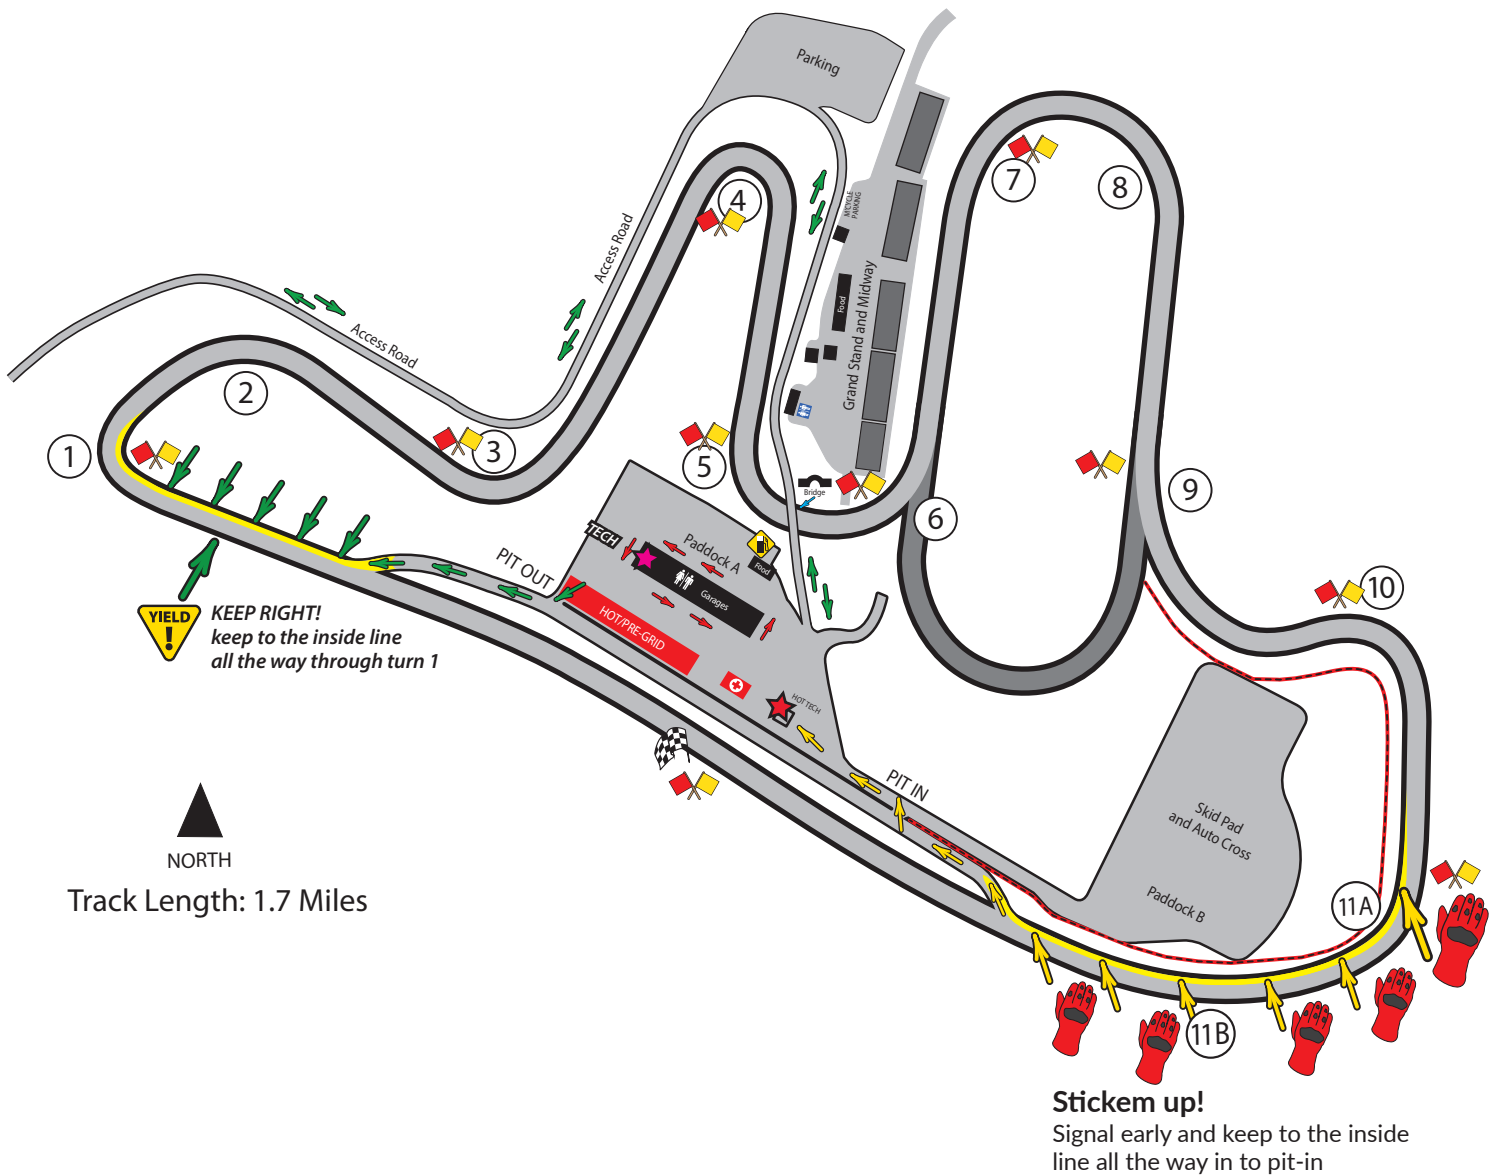

Thompson Motor Speedway Track Map

NORTH
Track Length: 1.7 Miles

Practice/Race Notes

Please remember while participating in racing events at the race track, you are stewards of the USCRA and vintage motorcycle racing. Make sure to review and follow track rules, and be responsible for your pit area. **Thank You!**